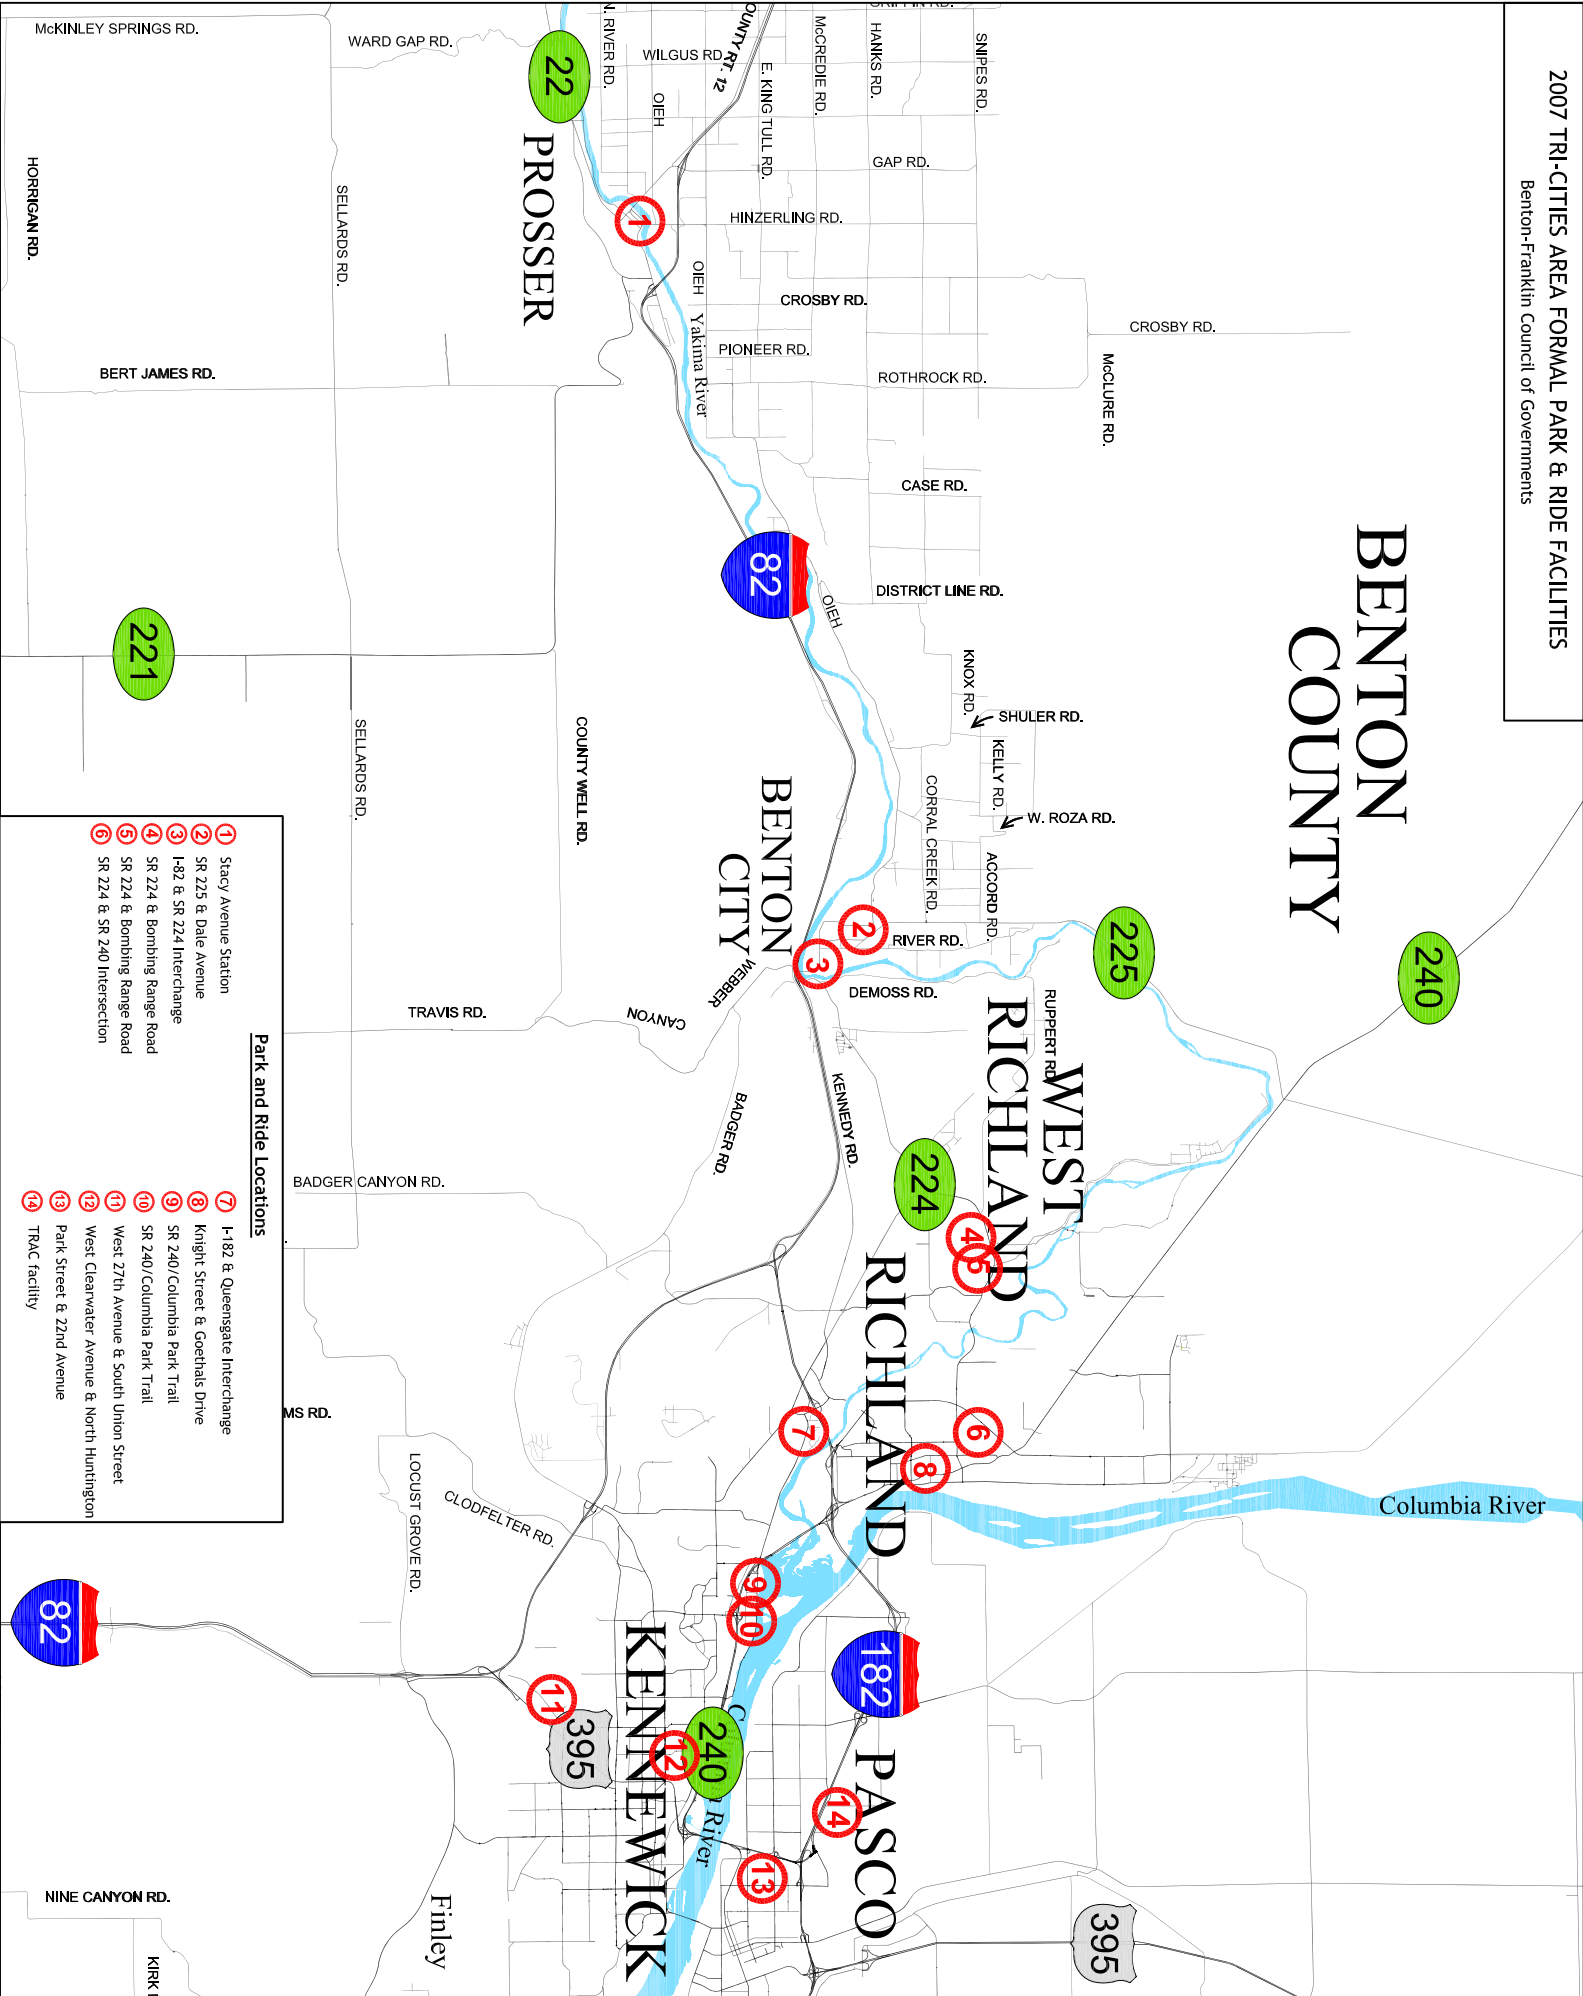

BENTON COUNTY

Park and Ride Locations

- ① Stacy Avenue Station
- ② SR 225 & Dale Avenue
- ③ I-82 & SR 224 Interchange
- ④ SR 224 & Bombing Range Road
- ⑤ SR 224 & Bombing Range Road
- ⑥ SR 224 & SR 240 Intersection
- ⑦ I-182 & Queensgate Interchange
- ⑧ Knight Street & Goethals Drive
- ⑨ SR 240/Columbia Park Trail
- ⑩ SR 240/Columbia Park Trail
- ⑪ West 27th Avenue & South Union Street
- ⑫ West Clearwater Avenue & North Huntington
- ⑬ Park Street & 22nd Avenue
- ⑭ TRAC facility