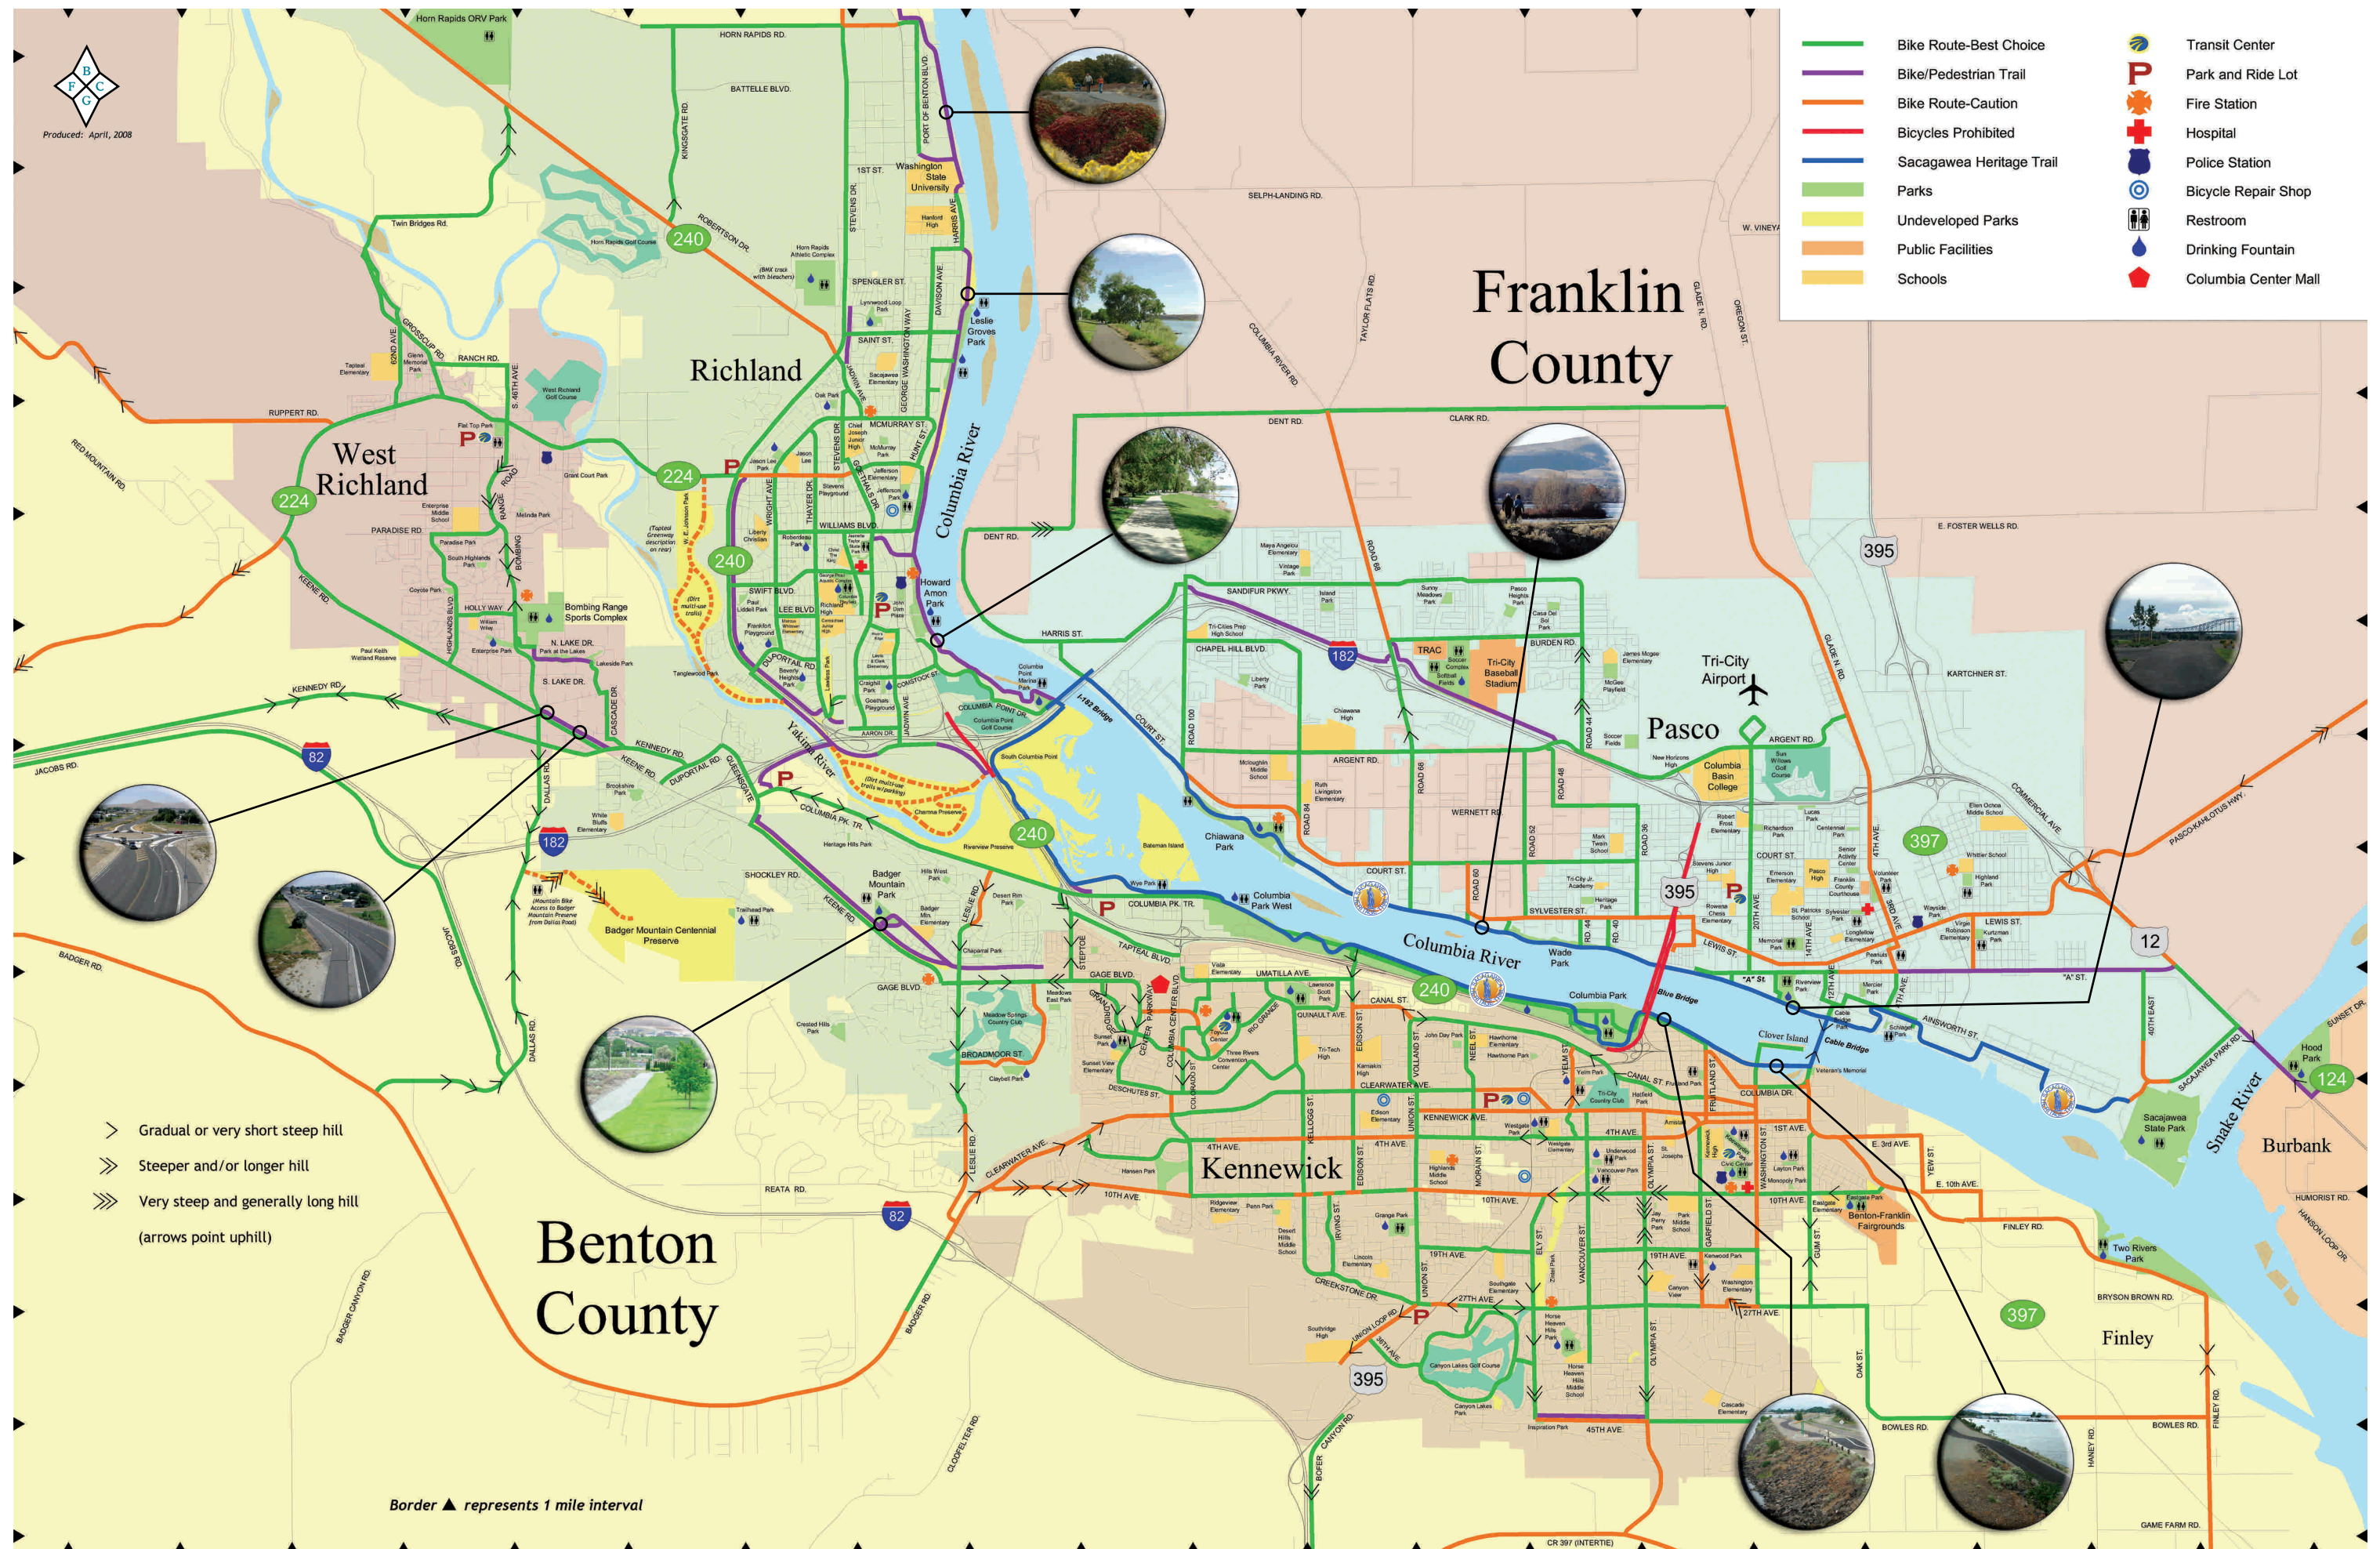

Produced: April, 2008

- Bike Route-Best Choice
- Bike/Pedestrian Trail
- Bike Route-Caution
- Bicycles Prohibited
- Sacagawea Heritage Trail
- Parks
- Undeveloped Parks
- Public Facilities
- Schools
- Transit Center
- Park and Ride Lot
- Fire Station
- Hospital
- Police Station
- Bicycle Repair Shop
- Restroom
- Drinking Fountain
- Columbia Center Mall

# Franklin County

- Gradual or very short steep hill
- Steeper and/or longer hill
- Very steep and generally long hill (arrows point uphill)

Border ▲ represents 1 mile interval